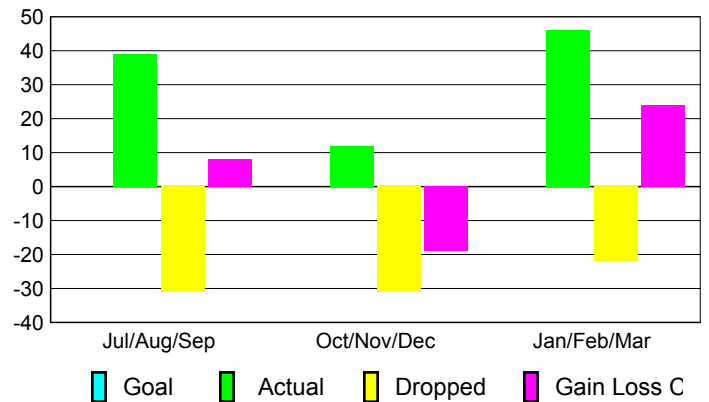

### Club Results 2009-2010

Goal, New, Dropped, Gain/Loss

## MEMBERSHIP

Membership Results  
2009-2010

Membership  
2008-2009

Month	Net Memb	Actual New	Actual Dropped	Gain/Loss of	Gain/Loss of
	Goal	Memb	Memb	Memb	Memb
Jul/Aug/Sep	0	39	-31	8	-11
Oct/Nov/Dec	0	12	-31	-19	-10
Jan/Feb/Mar	0	46	-22	24	11
<b>Totals</b>	<b>0</b>	<b>97</b>	<b>-84</b>	<b>13</b>	<b>-10</b>

### Membership Results 2009-2010

Goal, New, Dropped, Gain/Loss