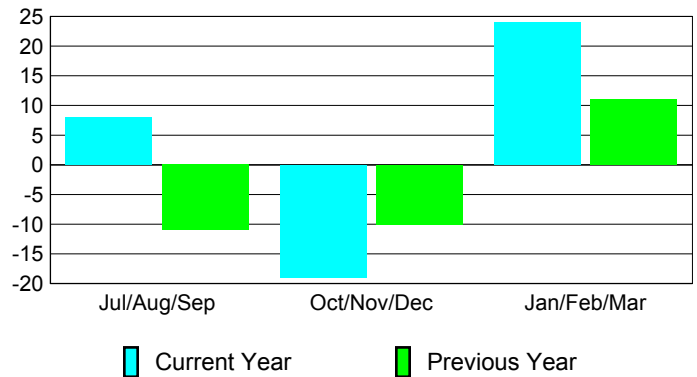

Comparison of Membership Gain/Loss

Current Year Compared to the Previous Year