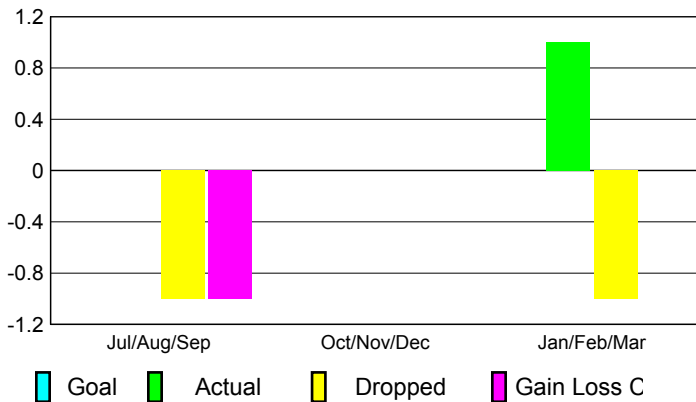

## CLUBS

Club Results  
2009-2010

Clubs  
2008-2009

Month	New Club	Actual New	Actual Dropped	Gain/Loss of	Gain/Loss of
	Goal	Clubs	Clubs	Clubs	Clubs
Jul/Aug/Sep	0	0	-1	-1	0
Oct/Nov/Dec	0	0	0	0	0
Jan/Feb/Mar	0	1	-1	0	0
<b>Totals</b>	<b>0</b>	<b>1</b>	<b>-2</b>	<b>-1</b>	<b>0</b>

### Club Results 2009-2010

Goal, New, Dropped, Gain/Loss